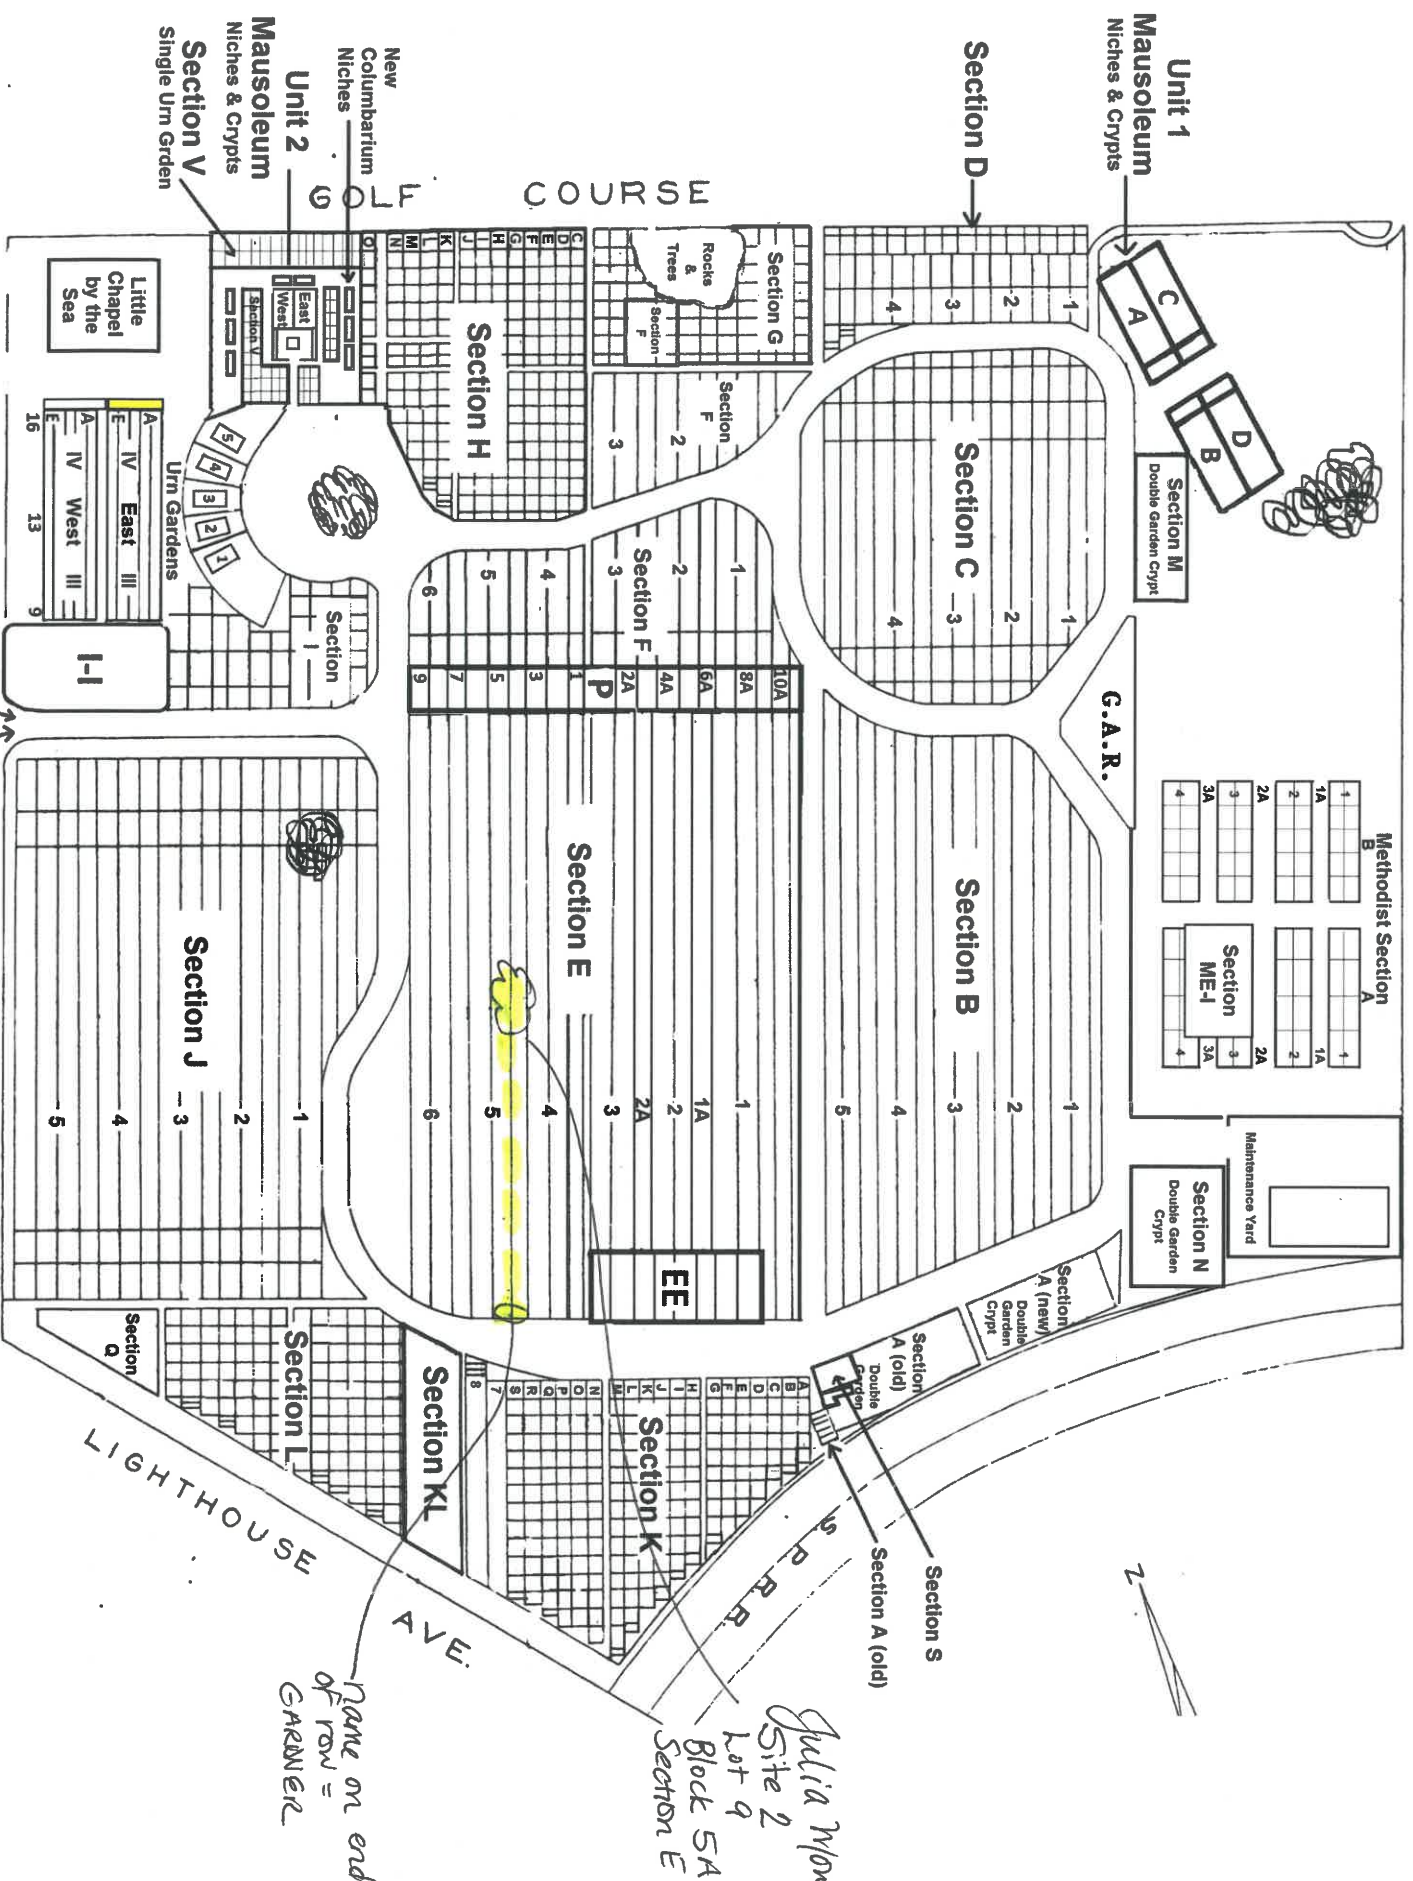

GOLF COURSE

*Julia Mouton
Site 2
Lot 9
Block 5A
Section E*

*Name on end
of row =
GARDNER*

ENTRANCE
ASPLOMAR

ENTRANCE
ASPLOMAR

LIGHTHOUSE
AVE.

ASPLOMAR
AVE.

G.A.R.

GOLF COURSE

Unit 1
Mausoleum
Niches & Crypts

Unit 2
Mausoleum
Niches & Crypts
Single Urn Garden

Methodist Section

Section B		Section A	
1	1A	1	1A
2	2A	2	2A
3	3A	3	3A
4	4A	4	4A

Section ME-I

2A	3A
4	4A

Section N
Double Garden
Crypt

Section A (new)
Double Garden
Crypt

Section A (old)
Double
Crypt

Section S

Section EE

Section K

Section KL

Section L

Section J

2 blocks
to 5
down
for
S.A.

Block 6

Block 5A

Block 5

Julia Mortimer

SECTION 7
EL CARMELLO
0941 Section E

own
sold

own
sold